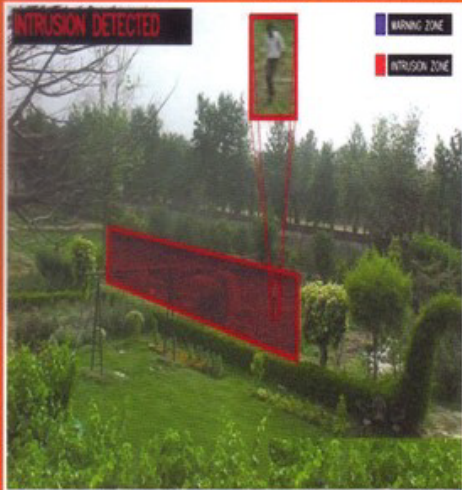

# REMOTE CCTV MONITORING

Surveillance and remote monitoring from MCM Security Group can be utilised as an enhanced security management tool that can be effectively used to improve the security of an organization. Our professionals are highly trained to assess and respond appropriately to any situation.